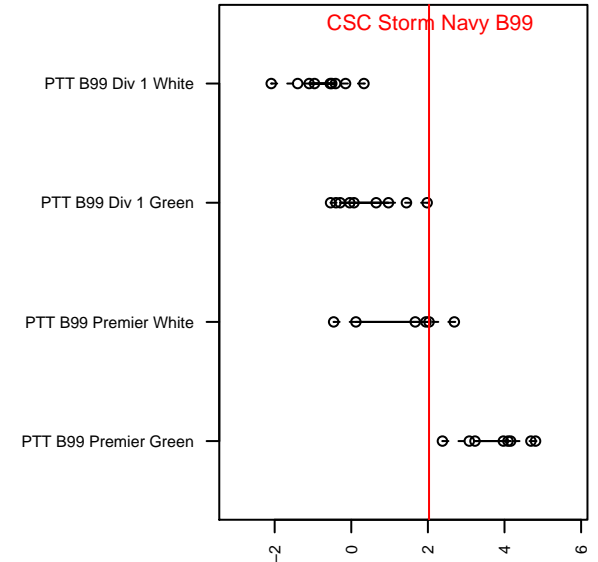

# CSC Storm Navy B99

Corvallis SC Storm  
 Corvallis, OR  
 B99 total strength=1452  
 attack=9.47 defense=9.72  
 fall league = PTT B99 Premier White

alt names used:  
 Corvallis SC 99B Navy  
 Corvallis SC 99B Navy

Venues played:  
 2015 PTT B99 Premier White  
 2015 OYS State Cup B99

**CSC Storm Navy B99**  
 Dots are actual minus expected GF (blue circles) and GA (red triangles).  
 Blue line is smoothed change in attack strength. Red is smoothed change in defense strength.

**attack and defense variance (black dot)  
relative to other teams  
and top 10 in region**

**attack and defense rating  
relative to others at age  
and all opponents in last 13 months**

**Performance relative to 13 month average**